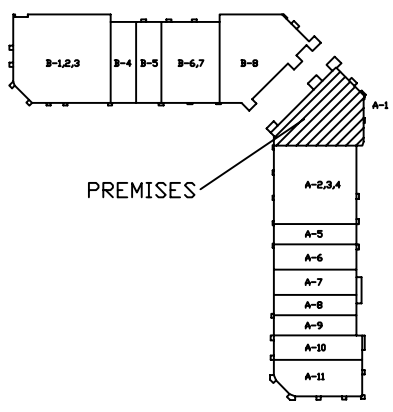

N  
  
SCALE: 1"=20'

PALM VALLEY CORNERSTONE  
SUITE A-1  
APPROX. 2,944 SQ. FT.  
1550 N. DYSART ROAD  
GOODYEAR, AZ